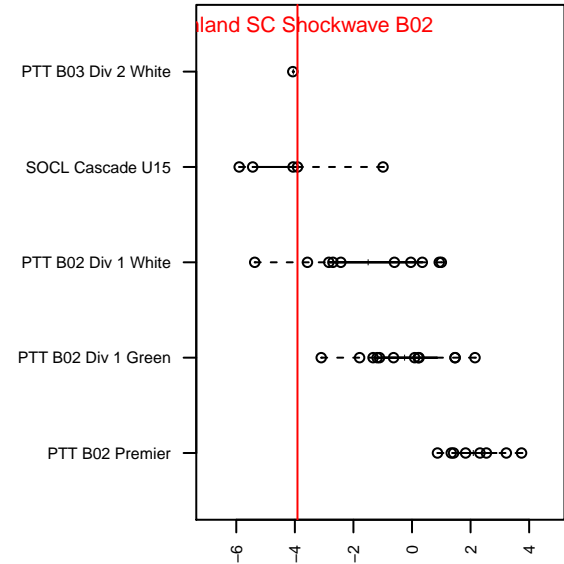

# Ashland SC Shockwave B02

Ashland SC  
Ashland, OR  
B02 total strength=900  
attack=1.58 defense=1.26  
fall league = SOCL Cascade U15

alt names used:  
ASC Shockwave II

Venues played:  
2016 SOCL Cascade U15

**attack and defense variance (black dot)  
relative to other teams  
and top 10 in region**

**attack and defense rating  
relative to others at age  
and all opponents in last 13 months**

**Performance relative to 13 month average**

**Performance relative to 13 month average**

<b>date</b>	<b>home</b>		<b>away</b>		<b>venue</b>	<b>pred.home</b>	<b>pred.away</b>
2016-10-23	Ashland SC Shockwave B02	1	RVSC Timbers Red B02	5	2016 SOCL Cascade U15	0.56	4.23
2016-10-22	BUSC Rebels B02	3	Ashland SC Shockwave B02	4	2016 SOCL Cascade U15	1.24	3.87
2016-10-15	Ashland SC Shockwave B02	0	RVSC Timbers White B03	1	2016 SOCL Cascade U15	1.48	1.86
2016-10-09	Ashland SC Shockwave B02	0	GPYSC Vortex Blue B03	0	2016 SOCL Cascade U15	2.00	1.17
2016-10-01	RVSC Timbers Red B02	7	Ashland SC Shockwave B02	0	2016 SOCL Cascade U15	4.23	0.56
2016-09-25	Ashland SC Shockwave B02	8	BUSC Rebels B02	0	2016 SOCL Cascade U15	3.87	1.24
2016-09-24	Table Rock SC Gunners B02	1	Ashland SC Shockwave B02	0	2016 SOCL Cascade U15	0.69	2.76
2016-09-17	Ashland SC Shockwave B02	1	RVSC Timbers Red B02	1	2016 SOCL Cascade U15	0.56	4.23
2016-09-11	RVSC Timbers White B03	2	Ashland SC Shockwave B02	1	2016 SOCL Cascade U15	1.86	1.48
2016-09-10	BUSC Rebels B02	2	Ashland SC Shockwave B02	6	2016 SOCL Cascade U15	1.24	3.87