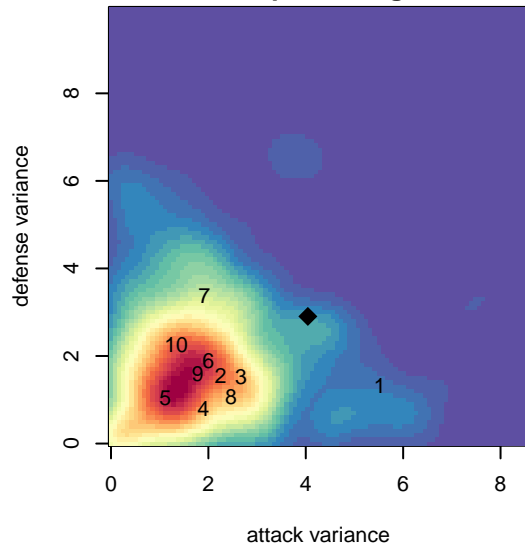

# Ashland SC Shockwave B02

Ashland SC  
Ashland, OR  
B02 total strength=900  
attack=1.58 defense=1.26  
fall league = SOCL Cascade U15

alt names used:  
ASC Shockwave II

Venues played:  
2016 SOCL Cascade U15

**attack and defense variance (black dot)  
relative to other teams  
and top 10 in region**

**attack and defense rating  
relative to others at age  
and all opponents in last 13 months**

**Performance relative to 13 month average**